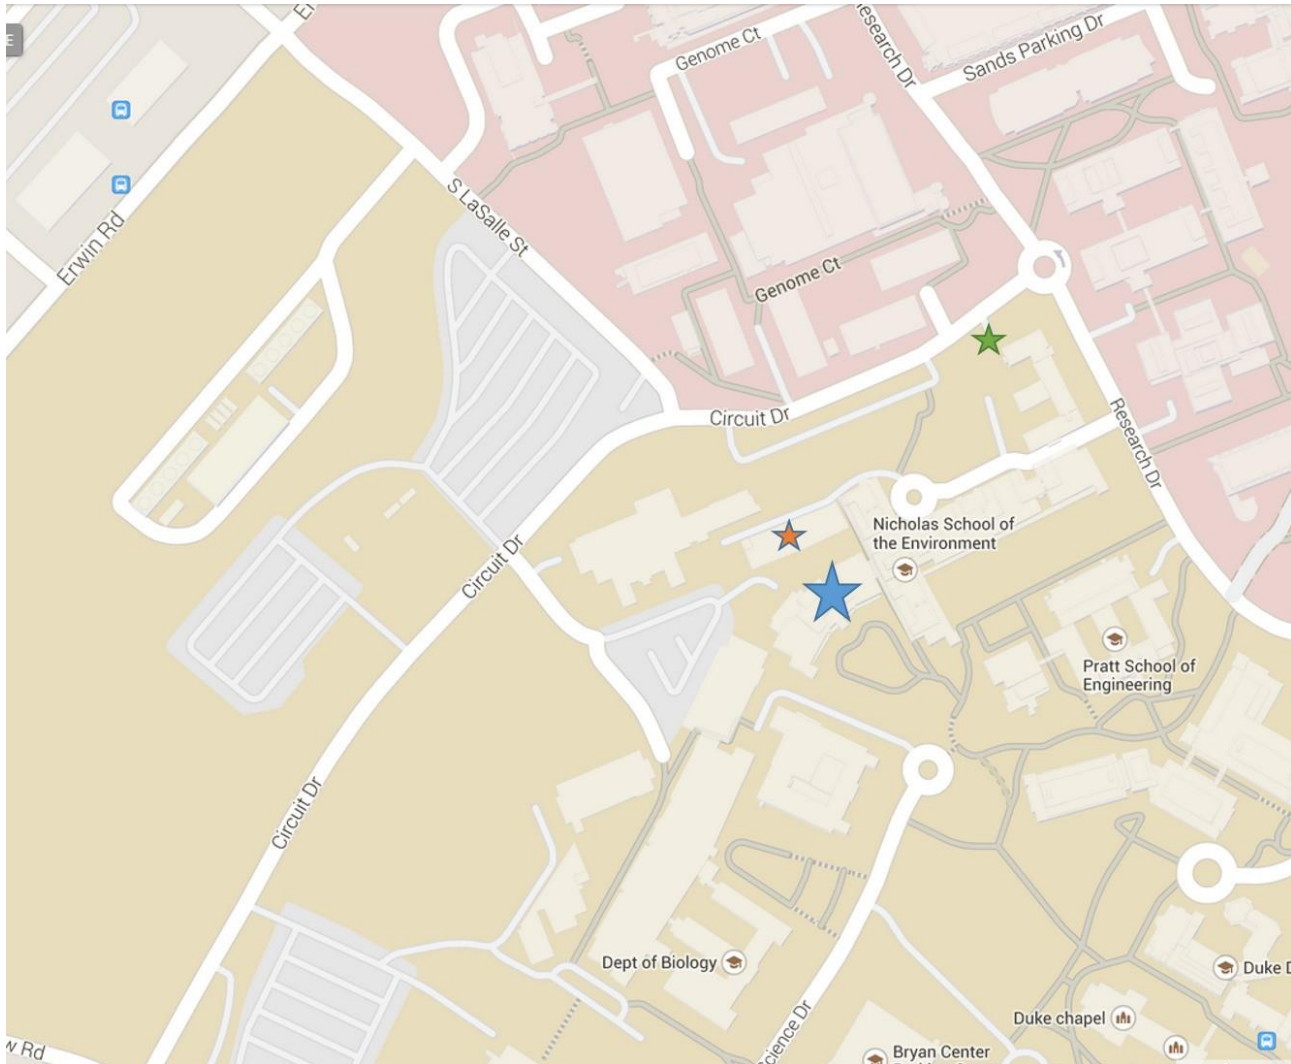

From Raleigh via I-85 South

- Take the left-lane exit for US 15-501 South Bypass - Duke University/Chapel Hill. Continue on US 15-501 to the fourth exit; a right-lane exit for NC 751. Turn left onto NC 751, go under the highway, turn at next left turn onto Erwin Road, turn right at the third light onto Research Drive ...

From Raleigh via I-40 West

- Exit at signs to Durham via the Durham Freeway (NC 147). Take Durham Freeway to Fulton Street exit. Turn left onto Fulton Street, take to end, and make a right onto Erwin Road, turn left at first traffic light onto Research Drive ...

Directions to Duke Forest Parking Space on Duke Campus

- Travel south on Research Drive until you get to the traffic circle.
- Go one-quarter of the way around the traffic circle and turn right onto Circuit Drive.
- Drive a short distance on Circuit Drive and turn left into the North Building parking lot (North Building is a large, red brick building).
- Park in the third parking space on the right, which is reserved for visitors to the Office of the Duke Forest.
- Walk down the sidewalk on Circuit Dr. to Environment Hall, which will be on your left. Enter at the main entrance, walking across the 'sky bridge'. Once you have entered the building walk down the steps to the 1st floor, exit through the main doors, and use the walkway connector to the LSRC A Wing.
- Proceed through two large foyers and head left down the hallway. The Duke Forest Office is the first on your right, Suite A142.

Overview Map

- ★ **Duke Forest Parking Space** –
Lot adjacent to North Building, access via
Circuit Drive
- ★ **Environment Hall** –
Main entrance off of Circuit Drive, ground
floor walkway connection to LSRC – A wing
- ★ **Duke Forest Office in LSRC – A Wing**
Suite A142