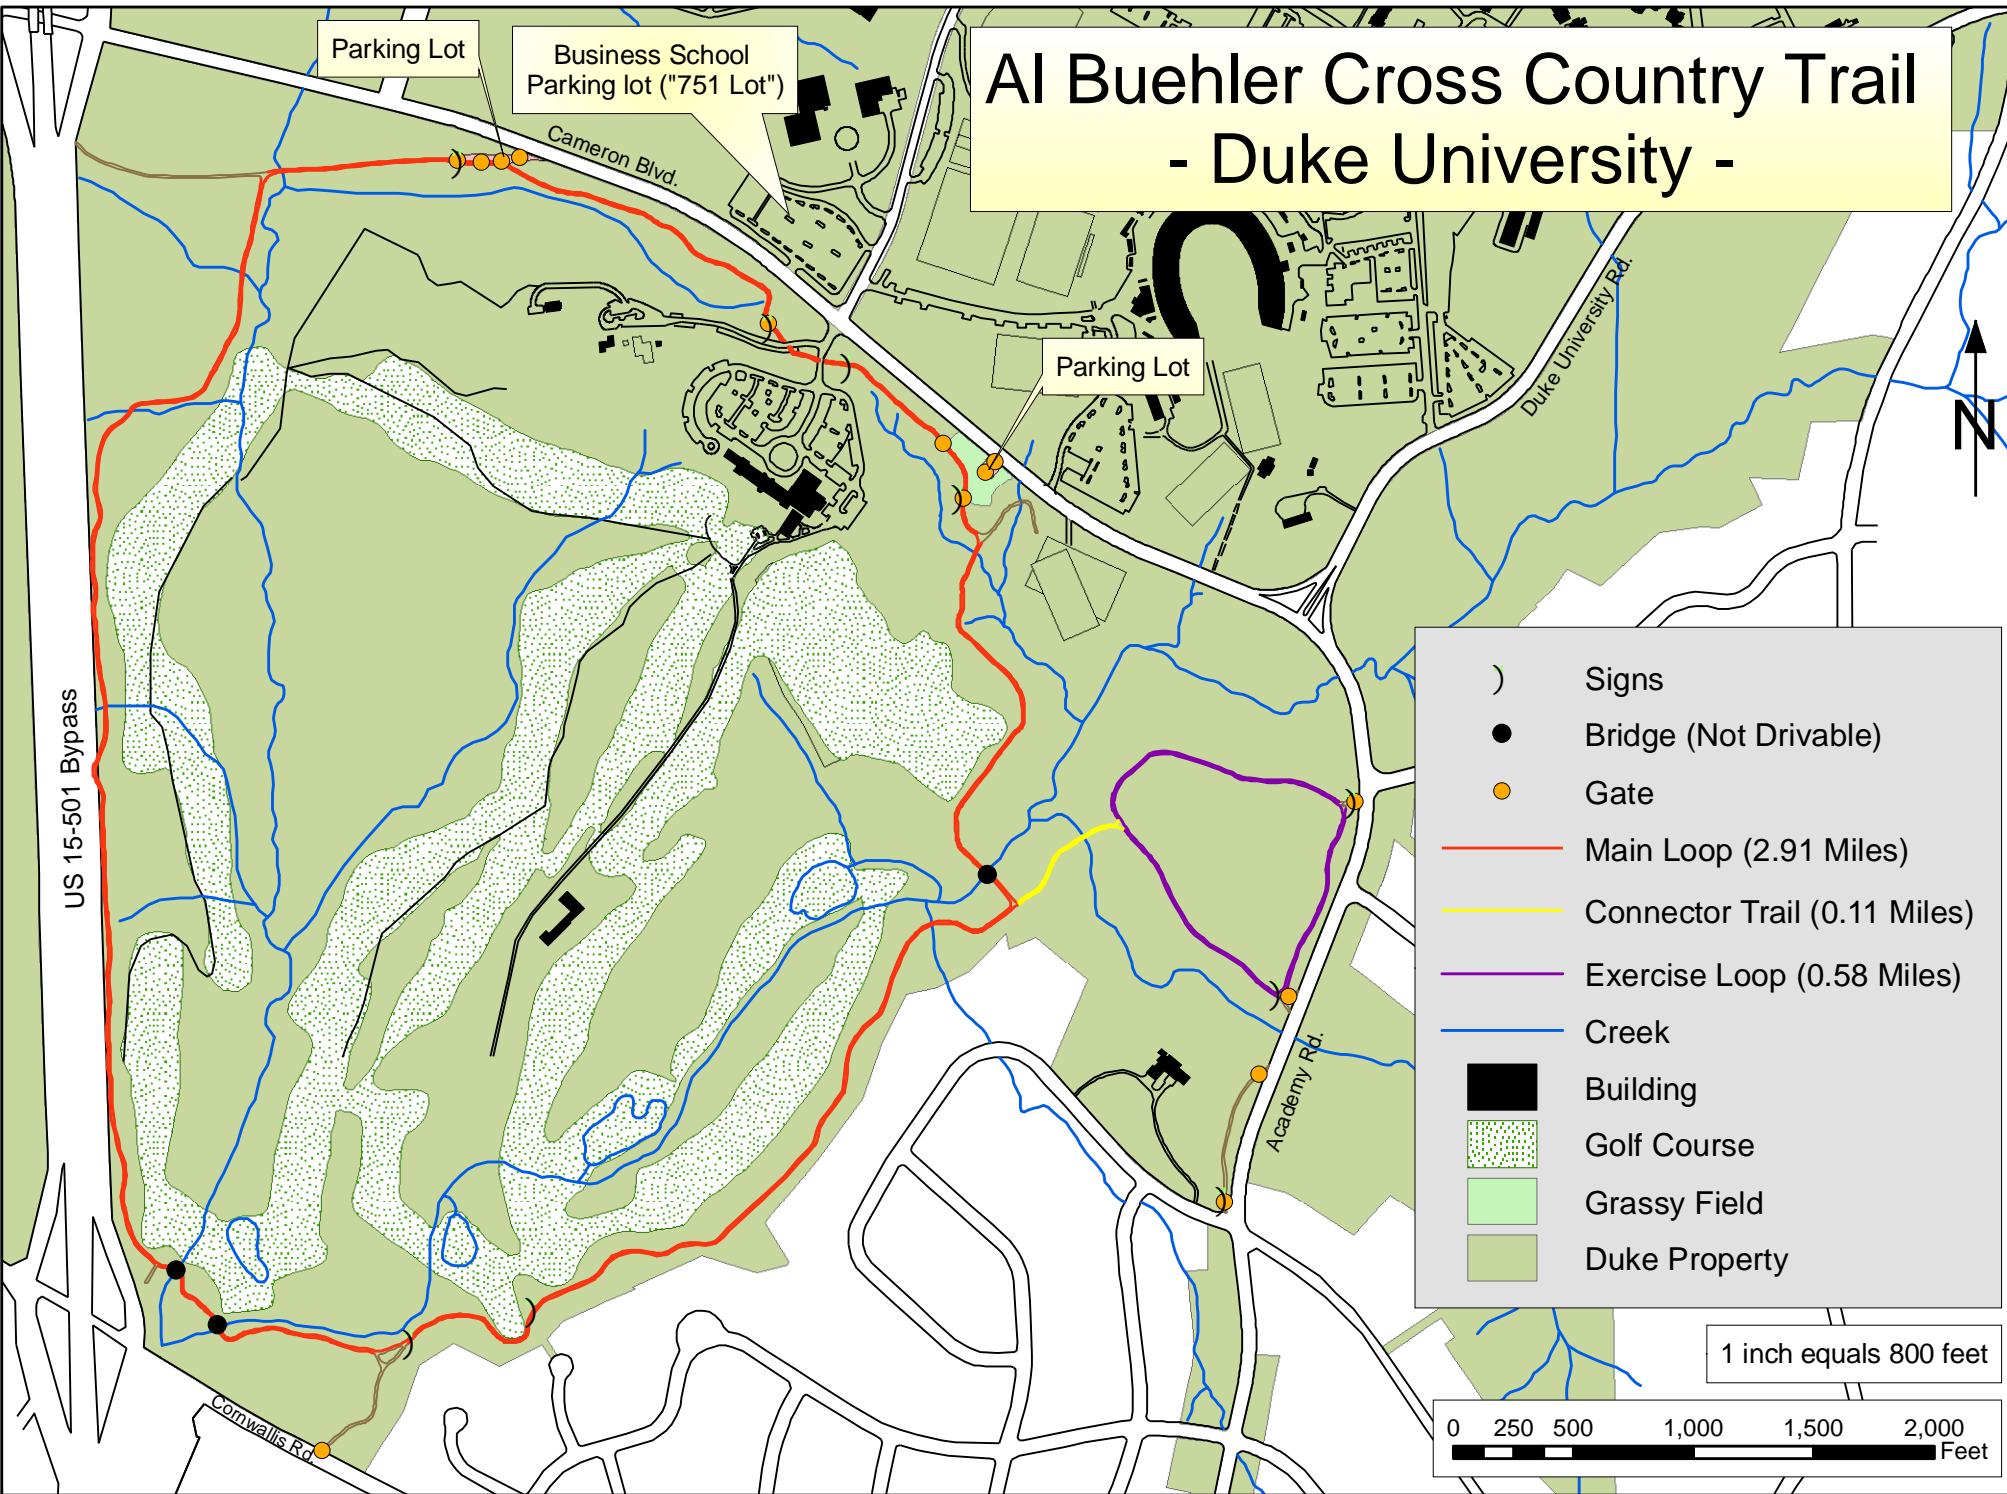

Al Buehler Cross Country Trail - Duke University -

Parking Lot

Business School
Parking lot ("751 Lot")

Cameron Blvd.

Parking Lot

Duke University Rd.

US 15-501 Bypass

Academy Rd.

Cornwallis Rd.

-) Signs
- Bridge (Not Drivable)
- Gate
- Main Loop (2.91 Miles)
- Connector Trail (0.11 Miles)
- Exercise Loop (0.58 Miles)
- Creek
- Building
- ▨ Golf Course
- Grassy Field
- Duke Property

1 inch equals 800 feet