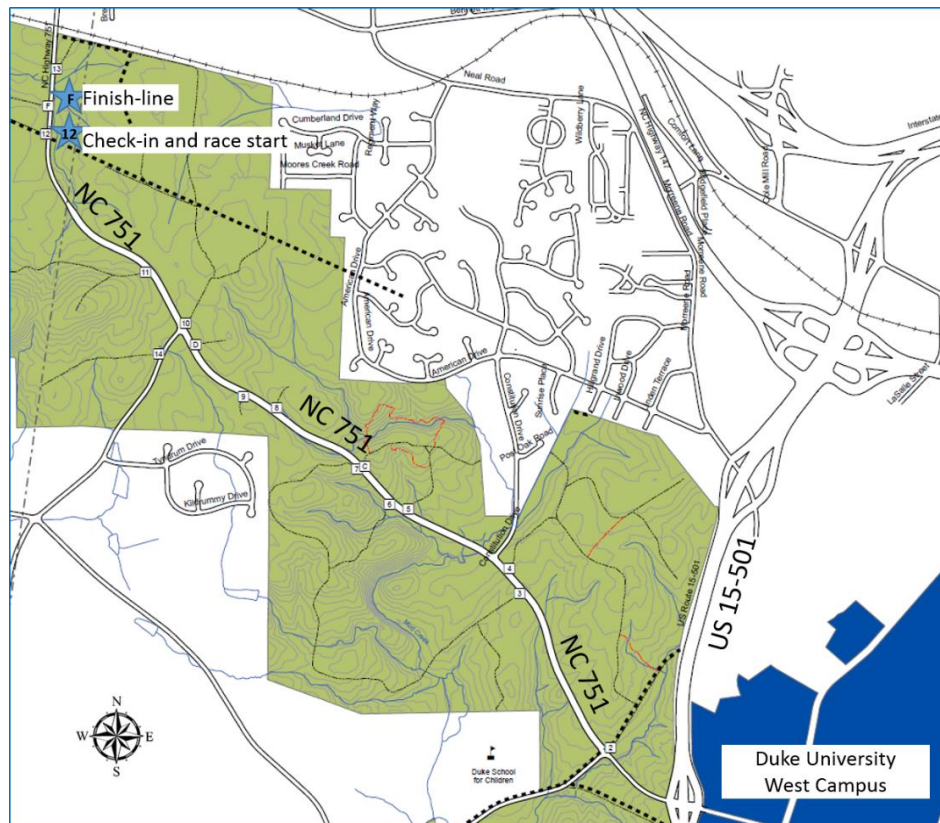

# Duke Forest Pine Cone Pacer 5K Run/Walk

Saturday, April 8, 2017

Race starts at 8:00 am

**Check-in occurs 7:15 – 7:45 am**

**Course Map:** See next page.

**Directions:** The Pine Cone Pacer will take place in the Durham Division of the Forest, located just off of NC-751. Check-in and race start occurs inside Gate 12; use this Google Map link to obtain directions: <http://goo.gl/maps/ucQX1>. The finish line is located inside Gate F, which visitors can access via a flagged, dirt walking trail that connects the Gate 12 road to the Gate F picnic site.

*From Duke's West Campus:*

Head west/take a left onto Erwin Road.

Turn right onto Cameron Blvd/NC 751 and travel straight thru the roundabout.

Gate 12 will be about 3 miles down on your left, where power lines cross the road.

If you reach Hillsborough Rd, you have gone too far.

**Parking:**

Parking is available on either side of NC-751. Do not block any forest gates.

# PINE CONE PACER 5K RUN/WALK COURSE MAP